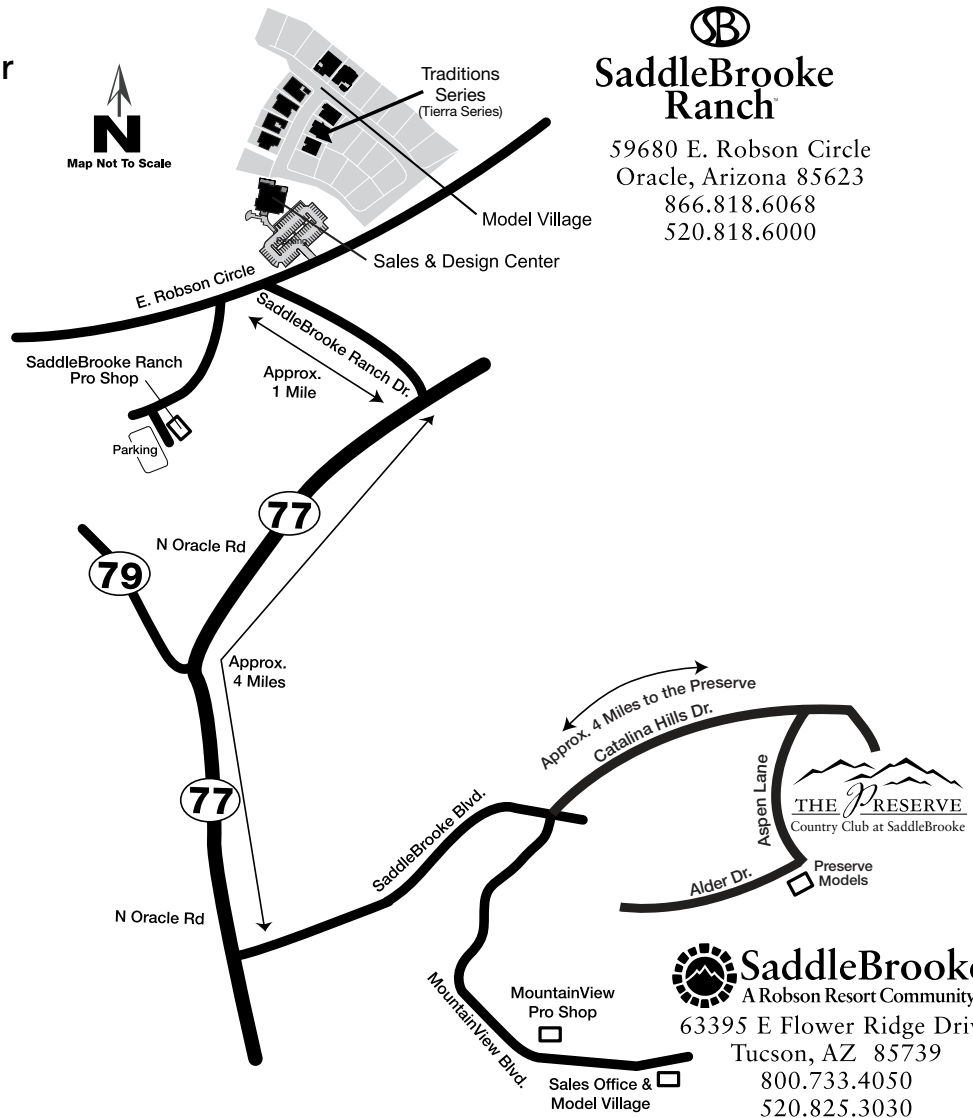

Directions to SaddleBrooke from Tucson International Airport:
Drive North on Tucson Blvd. to Valencia - turn left - approximately 3 miles you'll see the on-ramp to I-19 on your right. Take I-19 to Tucson/I-10 junction. Travel West on I-10 (North towards Phoenix) 12 miles to Ina Road (Exit #248). Exit and turn right on Ina - travel East 6 miles and turn left on Oracle Road. Continue North through the town of Catalina to SaddleBrooke Blvd. and turn right. Continue East 2 miles on SaddleBrooke Blvd. then turn right on MountainView Blvd. and follow signs to the Model Homes.

Directions to SaddleBrooke from Sky Harbor International Airport in Phoenix:
Take I-10 East for approx. 90 miles to Tangerine Rd. Exit #240. Exit and turn left on Tangerine Rd. - travel East 17 miles to Oracle Road and turn left. Continue North 8 miles through the town of Catalina to SaddleBrooke Blvd. and turn right. Continue East 2 miles on SaddleBrooke Blvd. turn right on MountainView Blvd. and follow signs to the Model Homes.

Directions from SaddleBrooke to SaddleBrooke Ranch to tour the New Traditions Models

SaddleBrooke Ranch
59680 E. Robson Circle
Oracle, Arizona 85623
866.818.6068
520.818.6000

SaddleBrooke™
A Robson Resort Community
63395 E Flower Ridge Drive
Tucson, AZ 85739
800.733.4050
520.825.3030