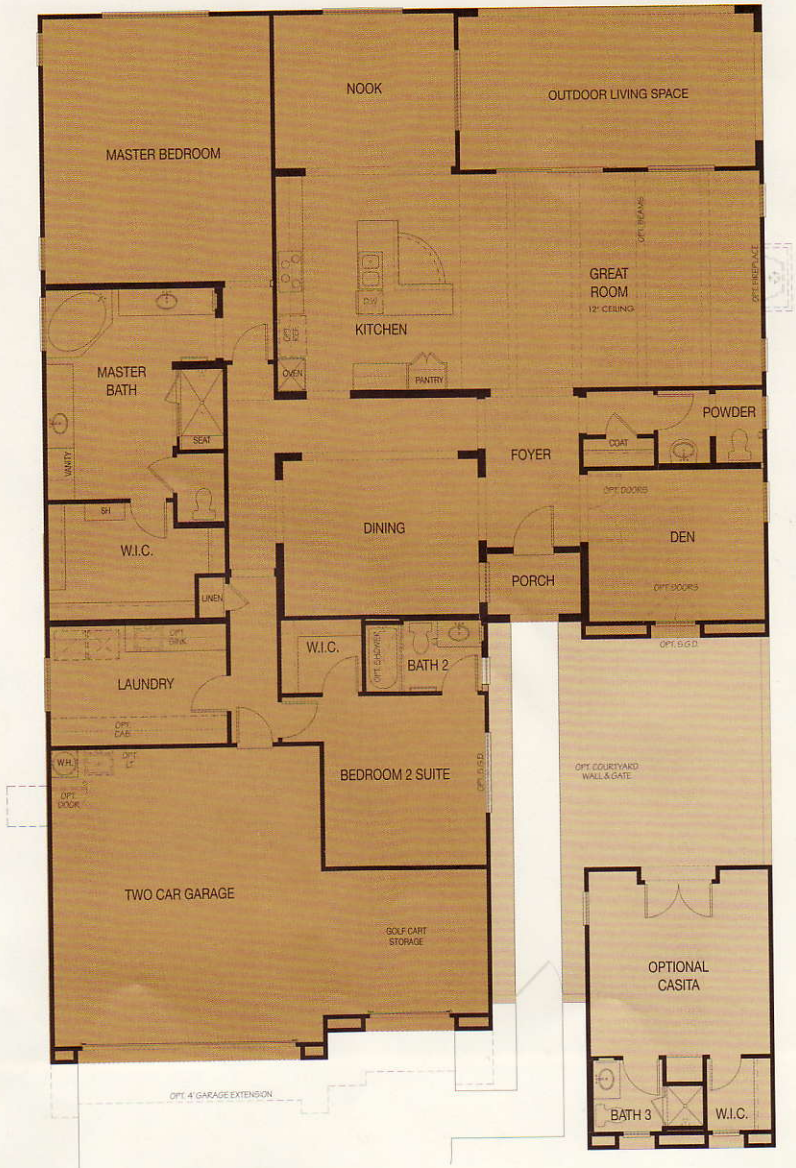

P A S E O

Verano 2576

2 Bedrooms, Den, 2-1/2 Baths, Great Room,
Formal Dining Room, 2576 Sq. Ft.

Optional Casita Package; Includes Casita w/Full Bath,
Courtyard, Wall & Gate, 294 Sq. Ft

Preliminary Floorplans.